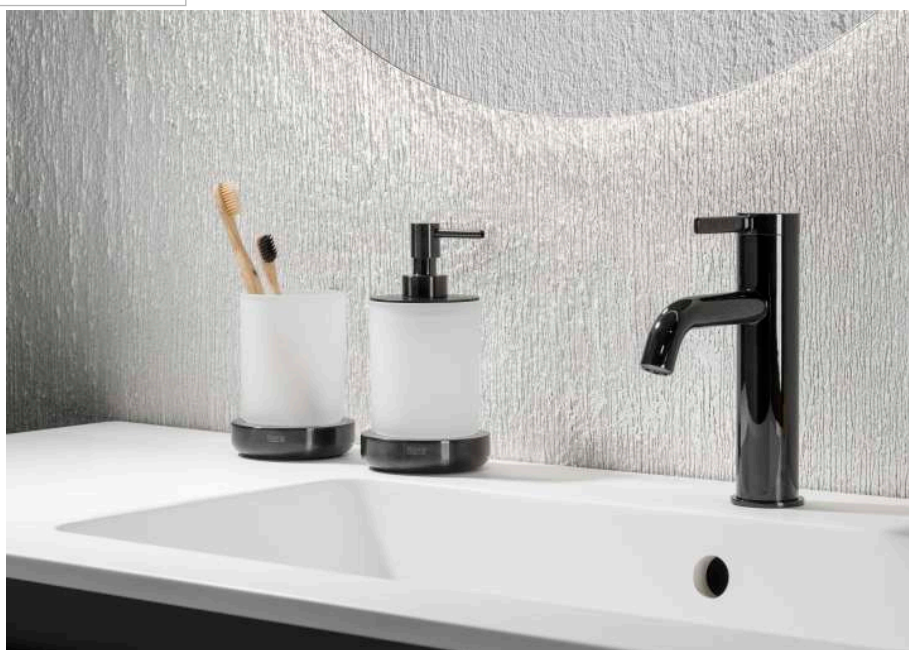

TEMPO**Robe hook**

DIMENSIONS

Length	36 mm
Width	25 mm
Height	40 mm

COLOURS AND FINISHES

01 Chrome

TECHNICAL DRAWINGS

FEATURES

Fixing kit: Included

Installation type: Wall-mounted

Material: Metal

Tempo

A complete accessories collection with minimal design. Ideal for urban, elegant and modern bathroom spaces. Finishes are highlighted for having a long durability thanks to its great anti-corrosion properties and resistance. The wall-mounted accessories can be easily fixed with screws. An installation kit is included with the products.