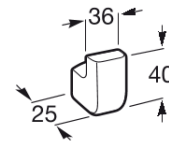

TECHNICAL DRAWINGS

FEATURES

Fixing kit: Included

Installation type: Wall-mounted

Material: Metal